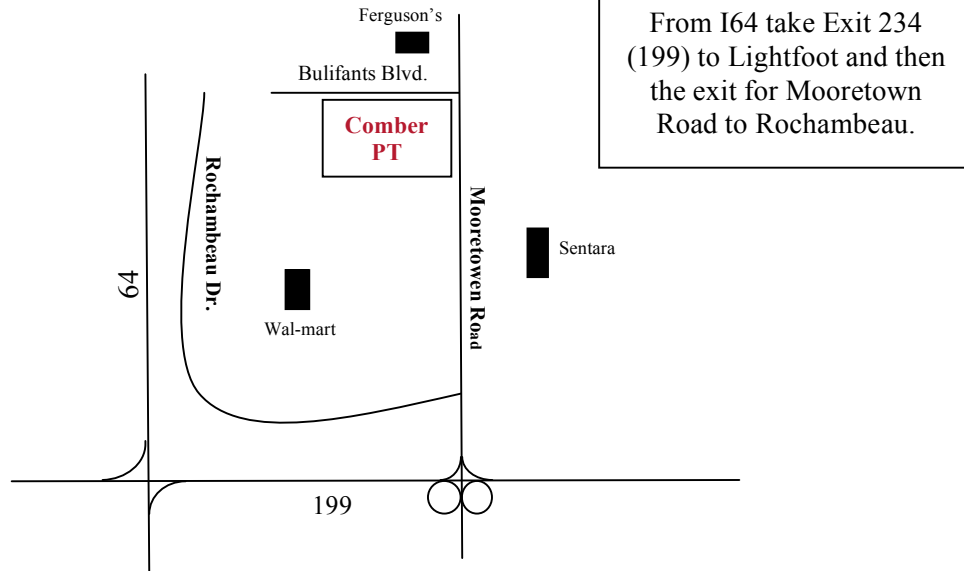

Comber Physical Therapy, L.L.C.

Mooretown Road Office:

Newtown Office:

Directions

Mooretown Road Office:

- From Interstate 64, take the Lightfoot exit (234) to 199 east.
- Off of 199, take the Mooretown Road to Rochambeau exit and merge left onto Mooretown road.
- Continue straight on Mooretown road (passing Home Depot on the left and the Sentara hospital on the right)
- Make a left onto Bulifants Blvd at the Fergusons.
- Make an immediate left off of Bulifants Blvd. into the Michael Commons office complex – we are the first brick building on the left (Suite 101-B).

Newtown Office:

- From 199 west, take the Monticello Avenue exit and stay to the right, merging onto Monticello Avenue. From 199 east, take the Monticello Avenue exit and bear left; following straight through the stoplight will put you on Monticello Avenue.
- Follow Monticello Avenue to the intersection with Ironbound Road; make a left at the stoplight onto Ironbound Road.
- Make a left at the next stoplight onto Discovery Park Blvd.
- Our office (5388) is on the right at the corner of – it is a 3-story brick and white building. We are on the first floor.