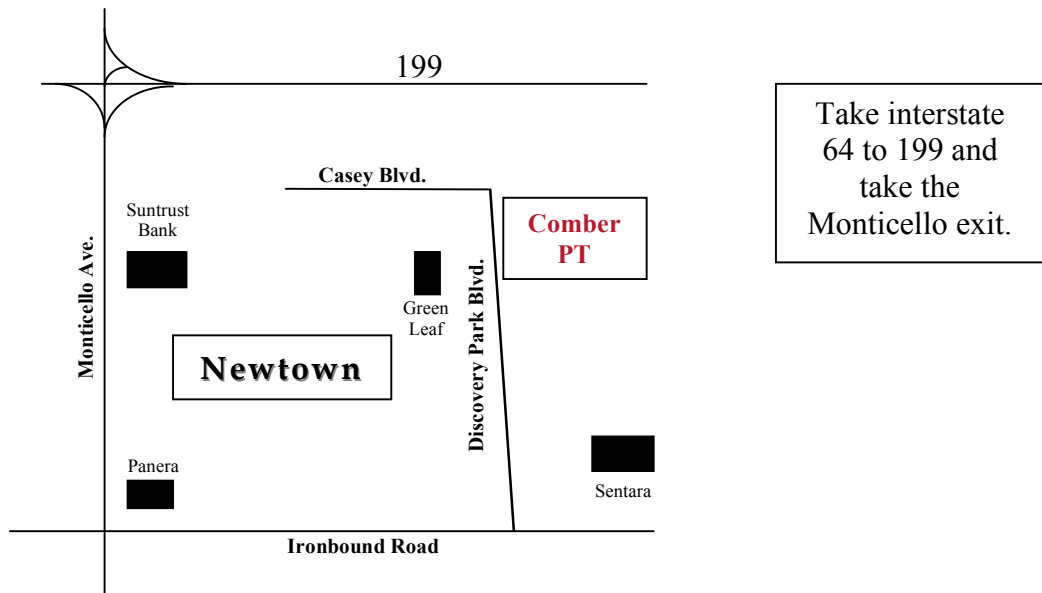

Comber Physical Therapy, L.L.C.

Mooretown Road Office:

Newtown Office:

Directions

Mooretown Road Office:

- From Interstate 64, take the Lightfoot exit (234) to 199 east.
- Off of 199, take the Mooretown Road to Rochambeau exit and merge left onto Mooretown road.
- Continue straight on Mooretown road (passing Home Depot on the left and the Sentara hospital on the right)
- Make a left onto Bulifants Blvd at the Fergusons.
- Make an immediate left off of Bulifants Blvd. into the Michael Commons office complex – we are the first brick building on the left (Suite 101-B).

Newtown Office:

- From 199 west, take the Monticello Avenue exit and stay to the right, merging onto Monticello Avenue. From 199 east, take the Monticello Avenue exit and bear left; following straight through the stoplight will put you on Monticello Avenue.
- Follow Monticello Avenue to the intersection with Ironbound Road; make a left at the stoplight onto Ironbound Road.
- Make a left at the next stoplight onto Discovery Park Blvd.
- Our office (5388) is on the right at the corner of – it is a 3-story brick and white building. We are on the first floor.